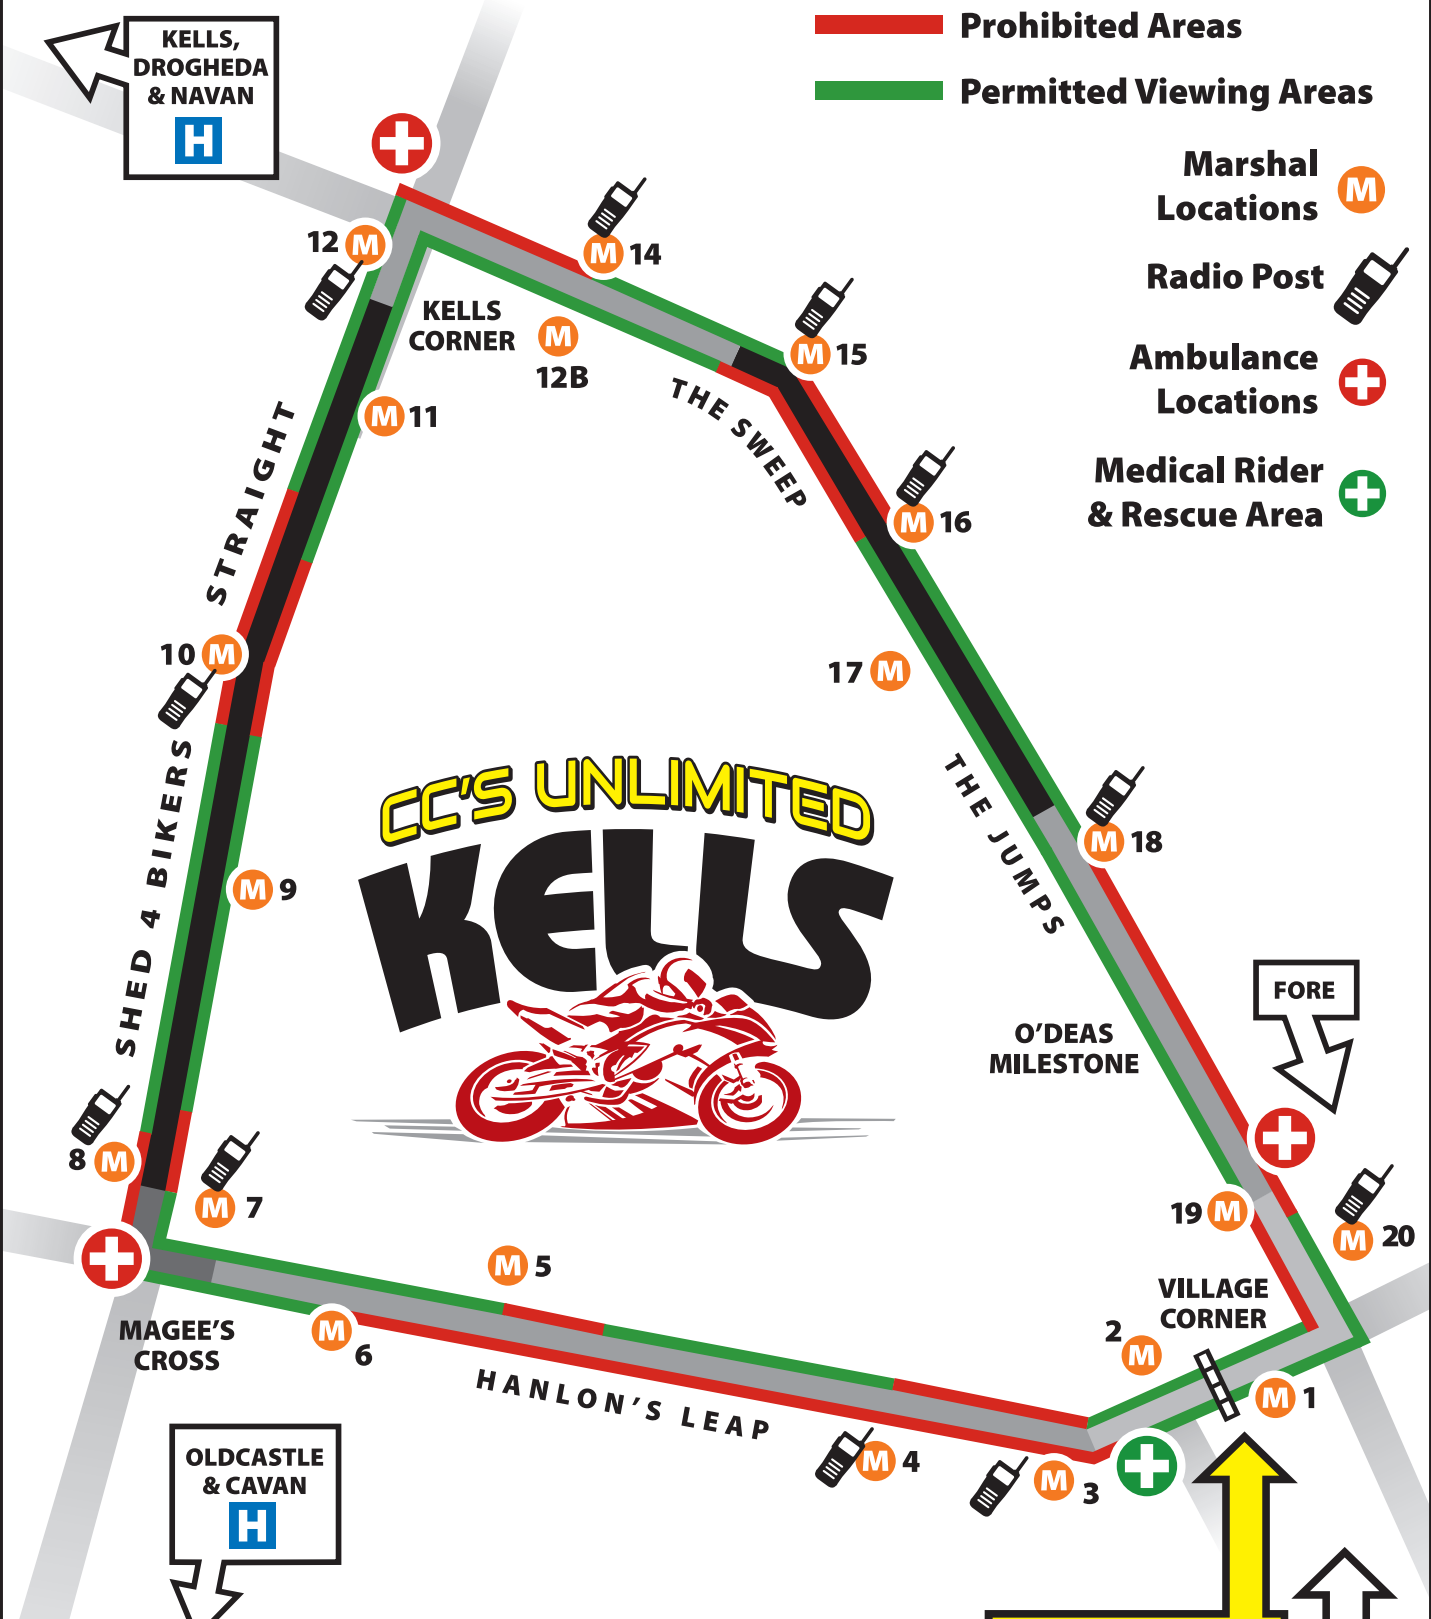

# Welcome to Crossakiel Circuit 3.54k / 2.2m

- Prohibited Areas
- Permitted Viewing Areas
- Marshal Locations M
- Radio Post
- Ambulance Locations +
- Medical Rider & Rescue Area +

**PADDOCK**

**START / FINISH**

- Fire Assembly Point
- Evacuation Point
- First Aid and Ambulance
- Fire Safety Base
- Emergency and Breakdown Team